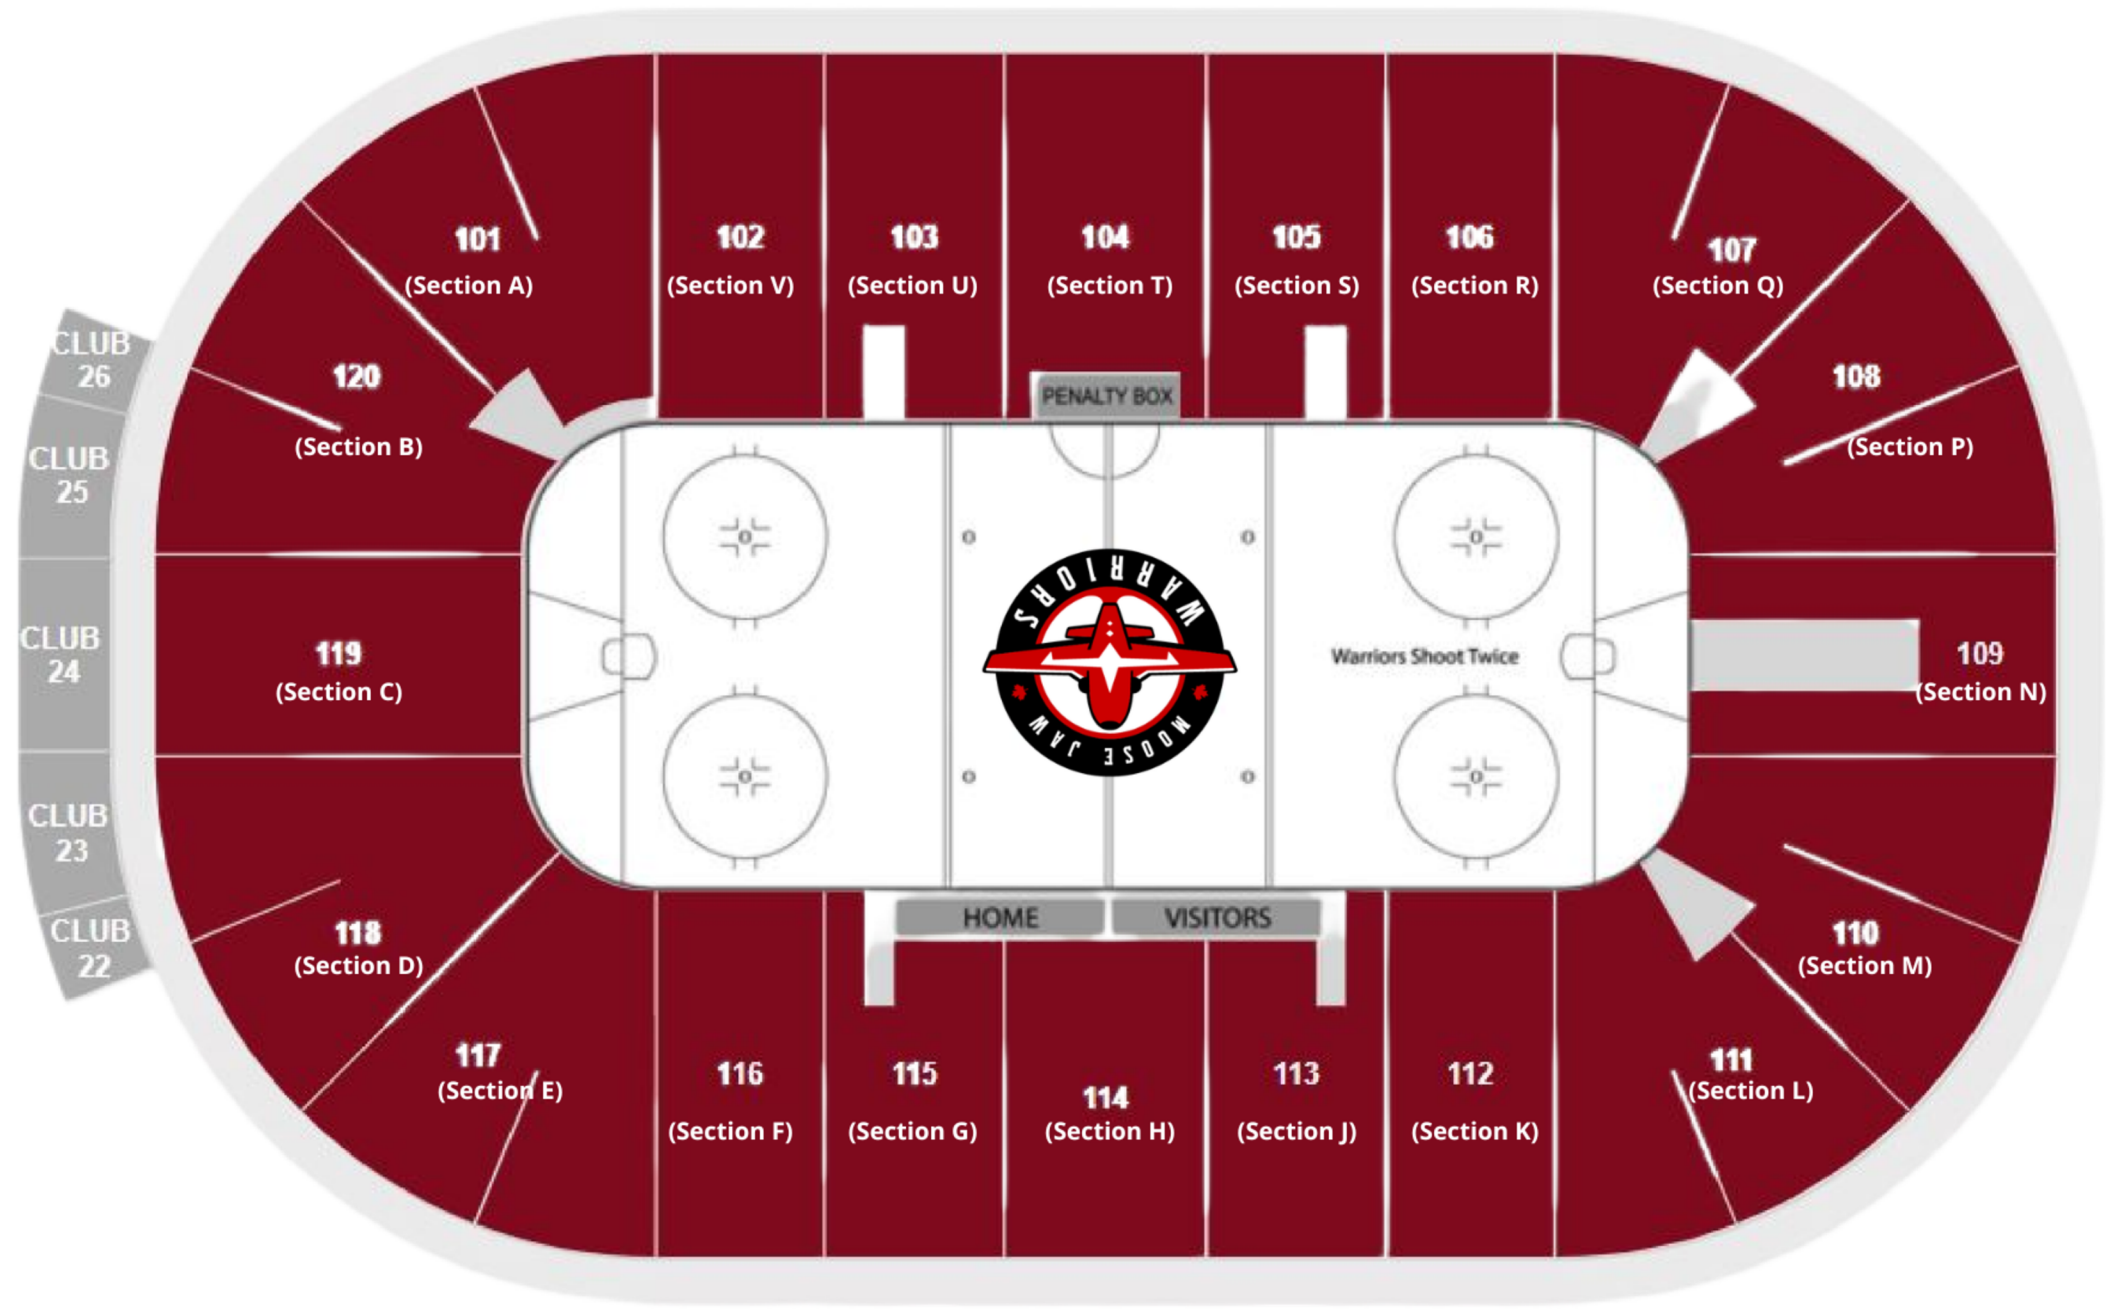

1st Ave NW

↑ ↓
 MAIN ENTRY / EXIT

MANITOBA ST.

LEGEND

- ESCALATOR
- STAIRS
- ELAVATOR
- WOMEN'S WASHROOM
- MEN'S WASHROOM
- FAMILY WASHROOM
- ACCESSIBLE SEATING

HIGH ST.

2nd Ave NW