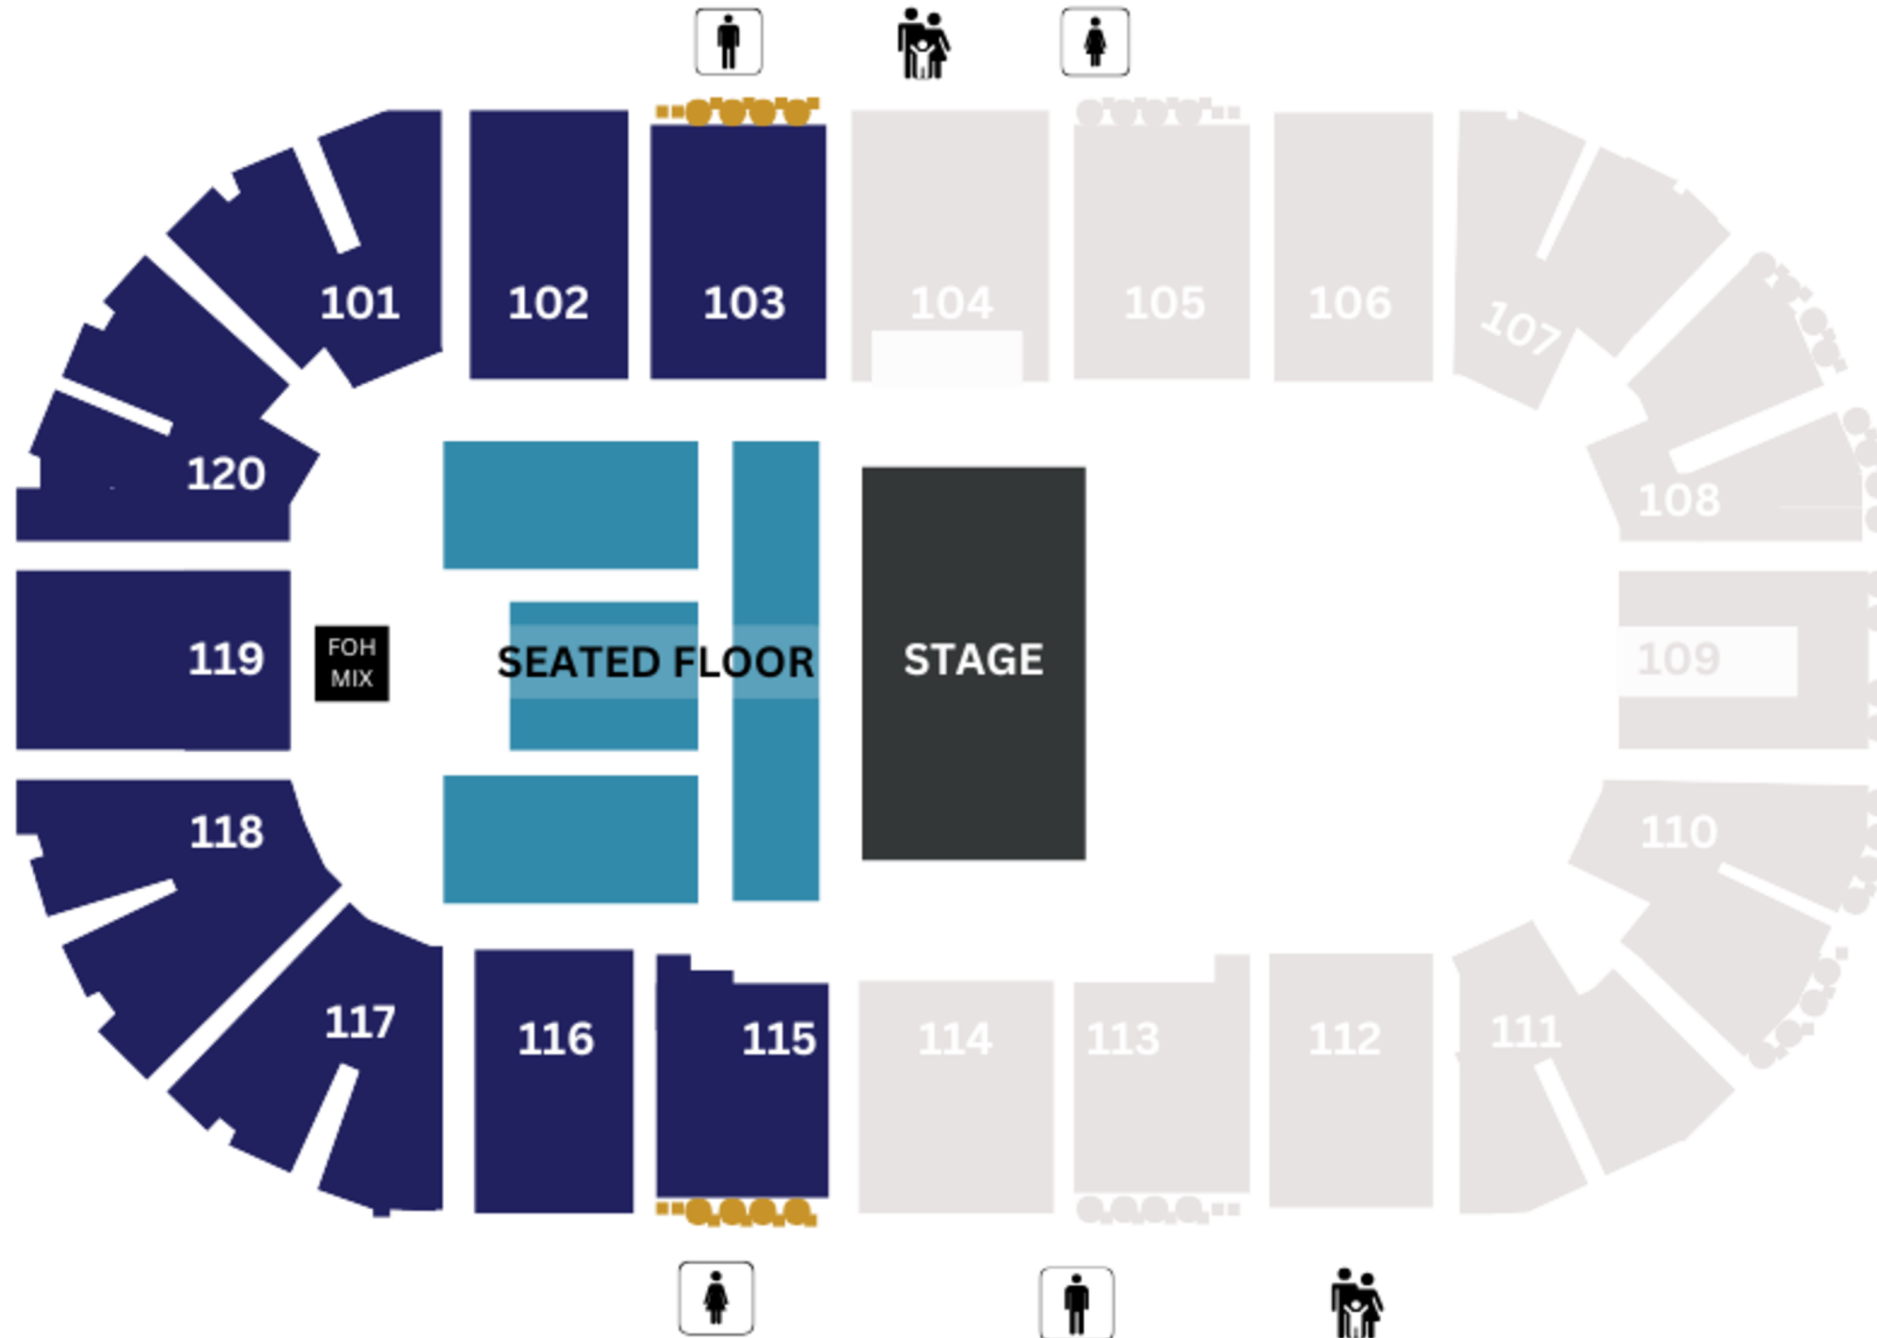

1st Ave NW

SEATING MAP

1/2 Bowl - Seated Floor

MAIN ENTRY / EXIT

HIGH ST.

MANITOBA ST.

LEGEND

- ESCALATOR
- STAIRS
- ELAVATOR
- WOMEN'S WASHROOM
- MEN'S WASHROOM
- FAMILY WASHROOM
- ACCESSIBLE SEATING
- BACKSTAGE NO SEATING

STAGE LOCATION SUBJECT TO CHANGE. MAP IS FOR GENERAL USE ONLY

2nd Ave NW