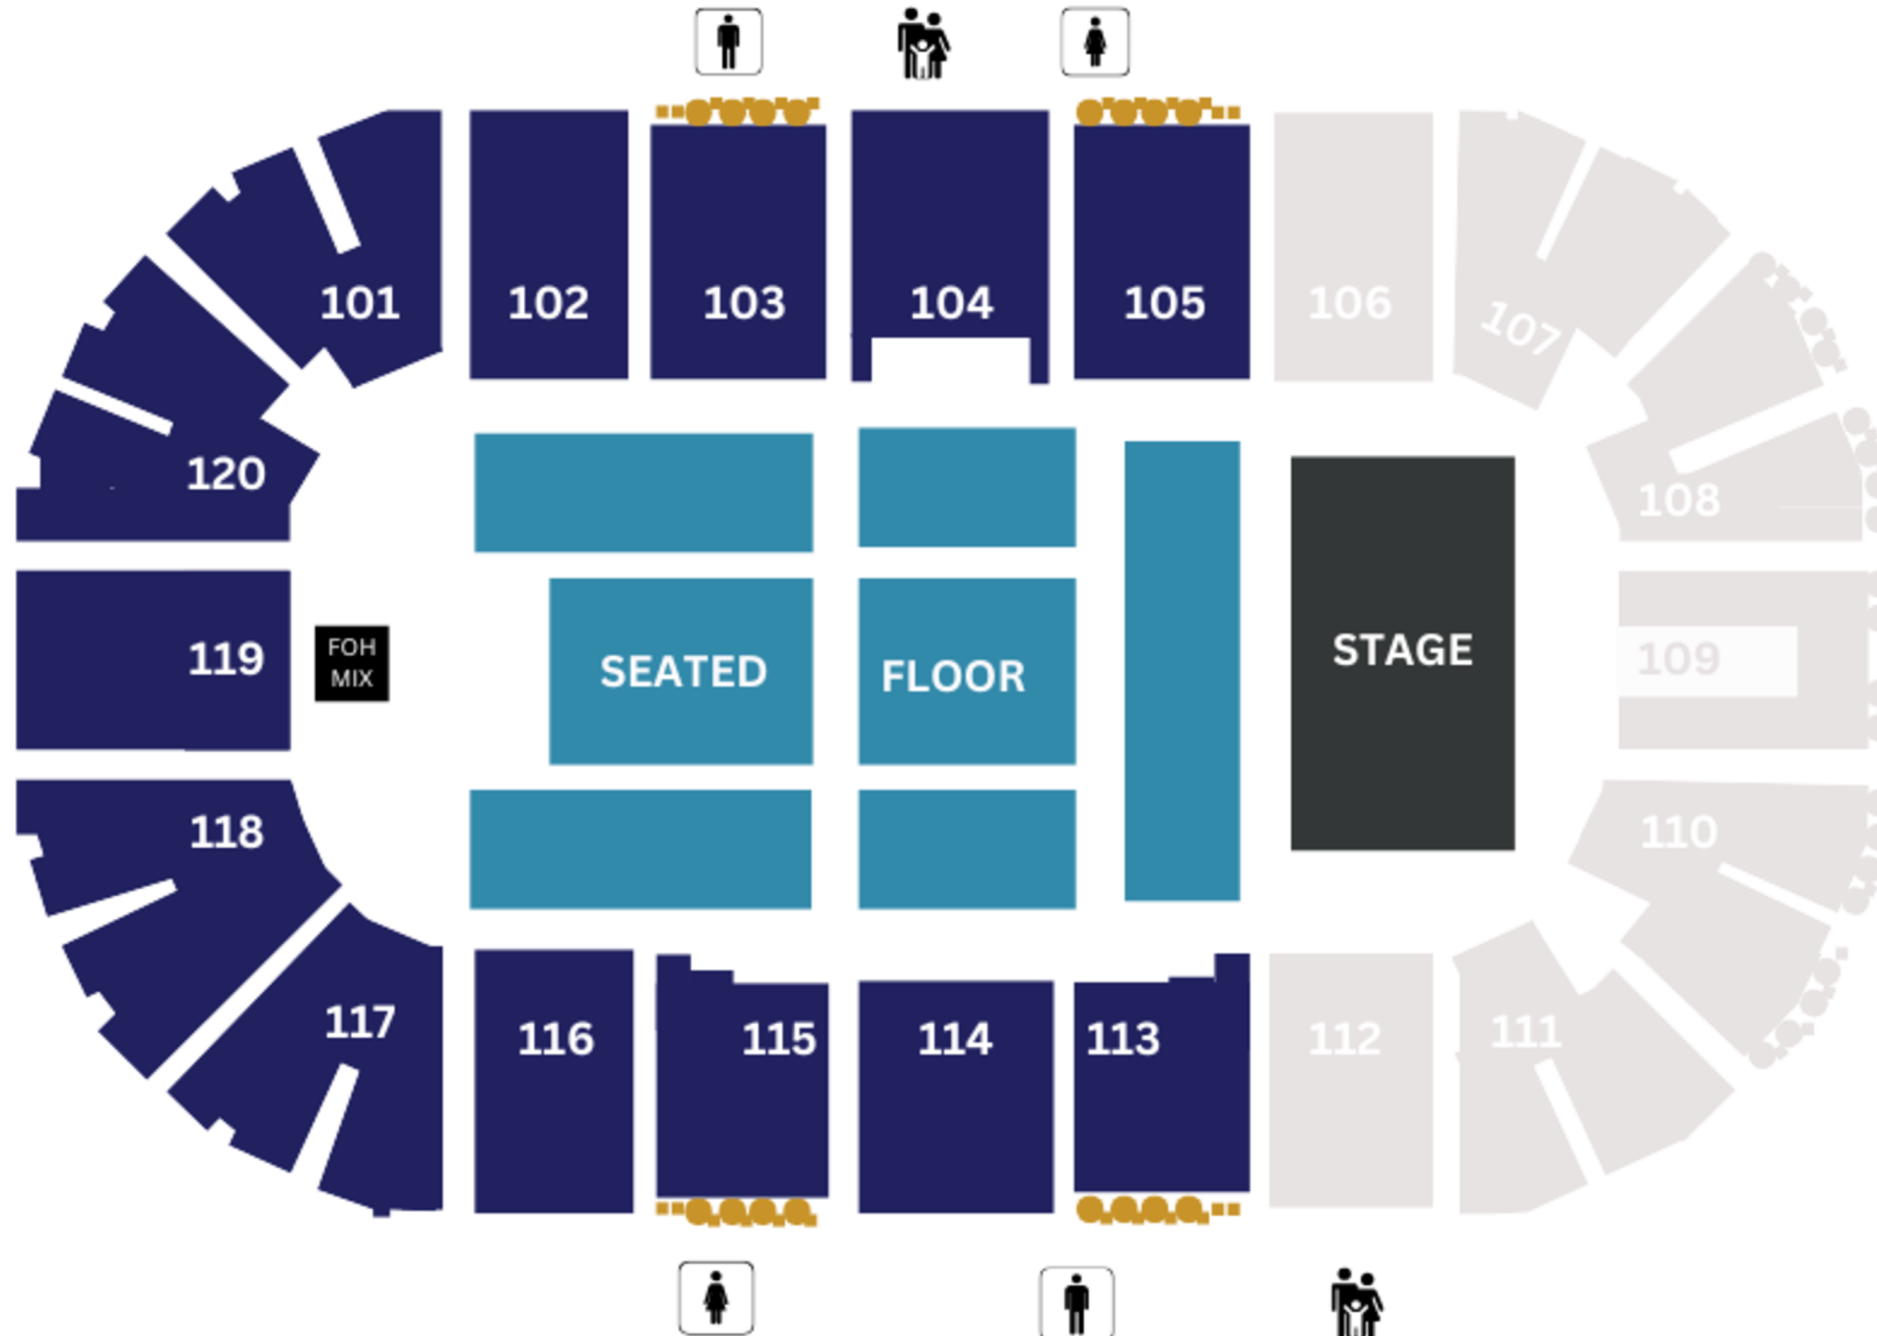

1st Ave NW

SEATING MAP

Full Bowl - Seated Floor

HIGH ST.

MANITOBA ST.

LEGEND

- ESCALATOR
- STAIRS
- ELAVATOR
- WOMEN'S WASHROOM
- MEN'S WASHROOM
- FAMILY WASHROOM
- ACCESSIBLE SEATING
- BACKSTAGE NO SEATING

STAGE LOCATION SUBJECT TO CHANGE. MAP IS FOR GENERAL USE ONLY

2nd Ave NW